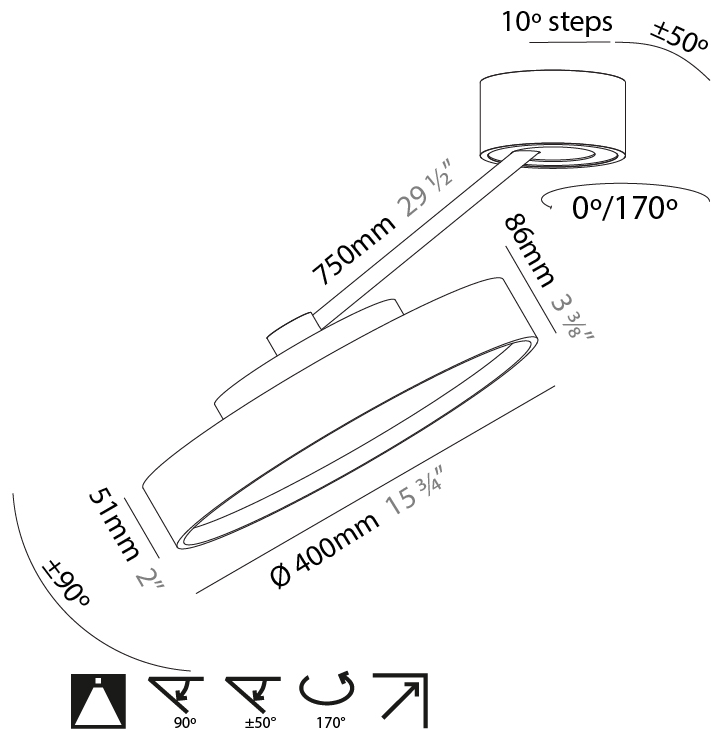

GENERAL

Series: Sign Diva Dancer
Subseries: Sign Diva Dancer Korona
Brand: Prolicht
Division: Architectural
Mounting Type: Suspension
Mounting Location: Ceiling
Subcategory: Pendant

PHYSICAL

Shape: Round
Diameter (mm): 400
Diameter (in): 15 3/4
Height (mm): 870
Depth (mm): 86
Height (in): 34 1/4
Depth (in): 3 3/8
Light Distribution: Adjustable / Direct
Weight (kg): 3.5
Weight (lbs): 7.716
Diffuser: PMMA - Opal / Micro-Prism / Sparkling Secret / Vintage Industrial
Fixture Finish: SSR / BKV / CWI / CRY / HAB / UFT / ITA / RUA / FTG / MYG / LOD / PUS / FRO / FUP / KIA / POP / BLS / SPG / MEY / GOH / GUM / CHC / COM / ABZ / JAG / OBR / MOS / ROR
Fixture Material: Extruded Aluminum / Steel

ELECTRICAL

Lamp Type: LED (Zhaga Standard)
Input Wattage (W): 17.9
Total Output Wattage (W): 16
Dimming: Tri-Mode (Non-Dimming and Phase Dimming (120Vac only) and 0-10V Dimming)
Driver Included: Yes
Driver Location: Integrated
Driver Type: Constant Current - Universal
Driver Class: Class 2
Input Voltage (V): 120 - 277
Constant Current (MA): 500

LED

Color Temperature (*K): 2700 / 3000 / 3500 / 4000
Max. Delivered Lumen (lm): 1870 / 2340 / 2372 / 2420
CRI: >90 CRI
Lamp Life (hrs): 50000

OPTICAL

Adjustability: Rotational Canopy 170°; Tilting Canopy ±50°; Tilting Head ±90°

RATINGS AND CERTIFICATIONS

Certified By: Certified for North American Standards
IP rating: IP20