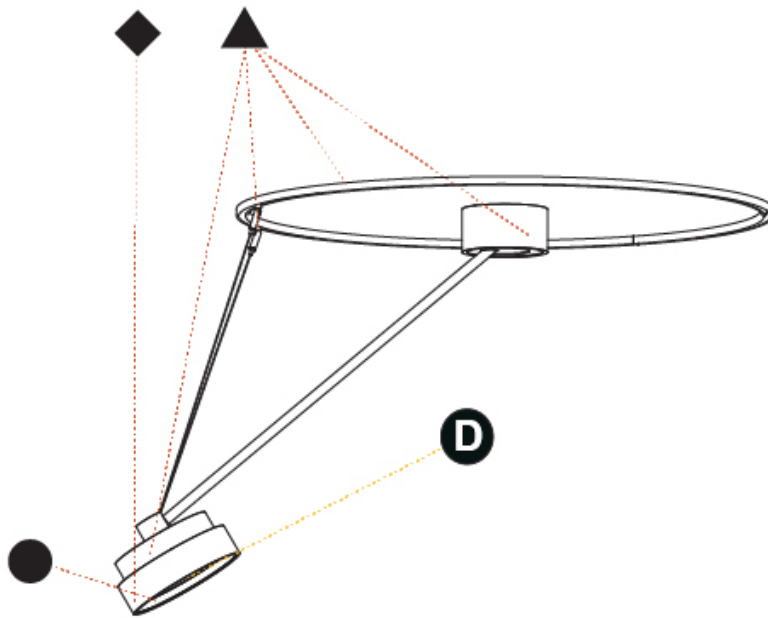

SIGN DIVA DANCER SUSPENSION

A30871-

PROJECT

TYPE

SPECIFIER

QUANTITY

DATE