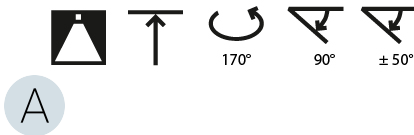

GENERAL

Series: Sign Diva Dancer
Subseries: Sign Diva Dancer
Brand: Prolicht
Division: Architectural
Mounting Type: Suspension
Mounting Location: Ceiling
Subcategory: Pendant

PHYSICAL

Shape: Round
Diameter (mm): 1100
Diameter (in): 43 ⁵/₁₆
Height (mm): 1620
Height (in): 63 ³/₄
Light Distribution: Adjustable / Direct
Weight (kg): 16
Weight (lbs): 35.2
Diffuser: PMMA - Opal / Micro-Prism / Sparkling Secret / Vintage Industrial
Fixture Finish: SSR / BKV / CWI / CRY / HAB / UFT / ITA / RUA / FTG / MYG / LOD / PUS / FRO / FUP / KIA / POP / BLS / SPG / MEY / GOH / GUM / CHC / COM / ABZ / JAG / OBR / MOS / ROR
Fixture Material: Extruded Aluminum / Steel

ELECTRICAL

Lamp Type: LED (Zhaga Standard)
Input Wattage (W): 169.4
Total Output Wattage (W): 135
Dimming: Tri-Mode (Non-Dimming and Phase Dimming (120Vac only) and 0-10V Dimming)
Driver Included: Yes
Driver Location: Integrated
Driver Type: Constant Current - Universal
Driver Class: Class 2
Input Voltage (V): 120 - 277
Constant Current (MA): 600

LED

Color Temperature (°K): 3000 / 3500 / 4000
Max. Delivered Lumen (lm): 19520 / 19933 / 20340
CRI: >90 CRI
Lamp Life (hrs): 50000

OPTICAL

Adjustability: Rotational Canopy 170°; Tilting Canopy ±50°; Tilting Head ±90°

RATINGS AND CERTIFICATIONS

Certified By: Certified for North American Standards
IP rating: IP20